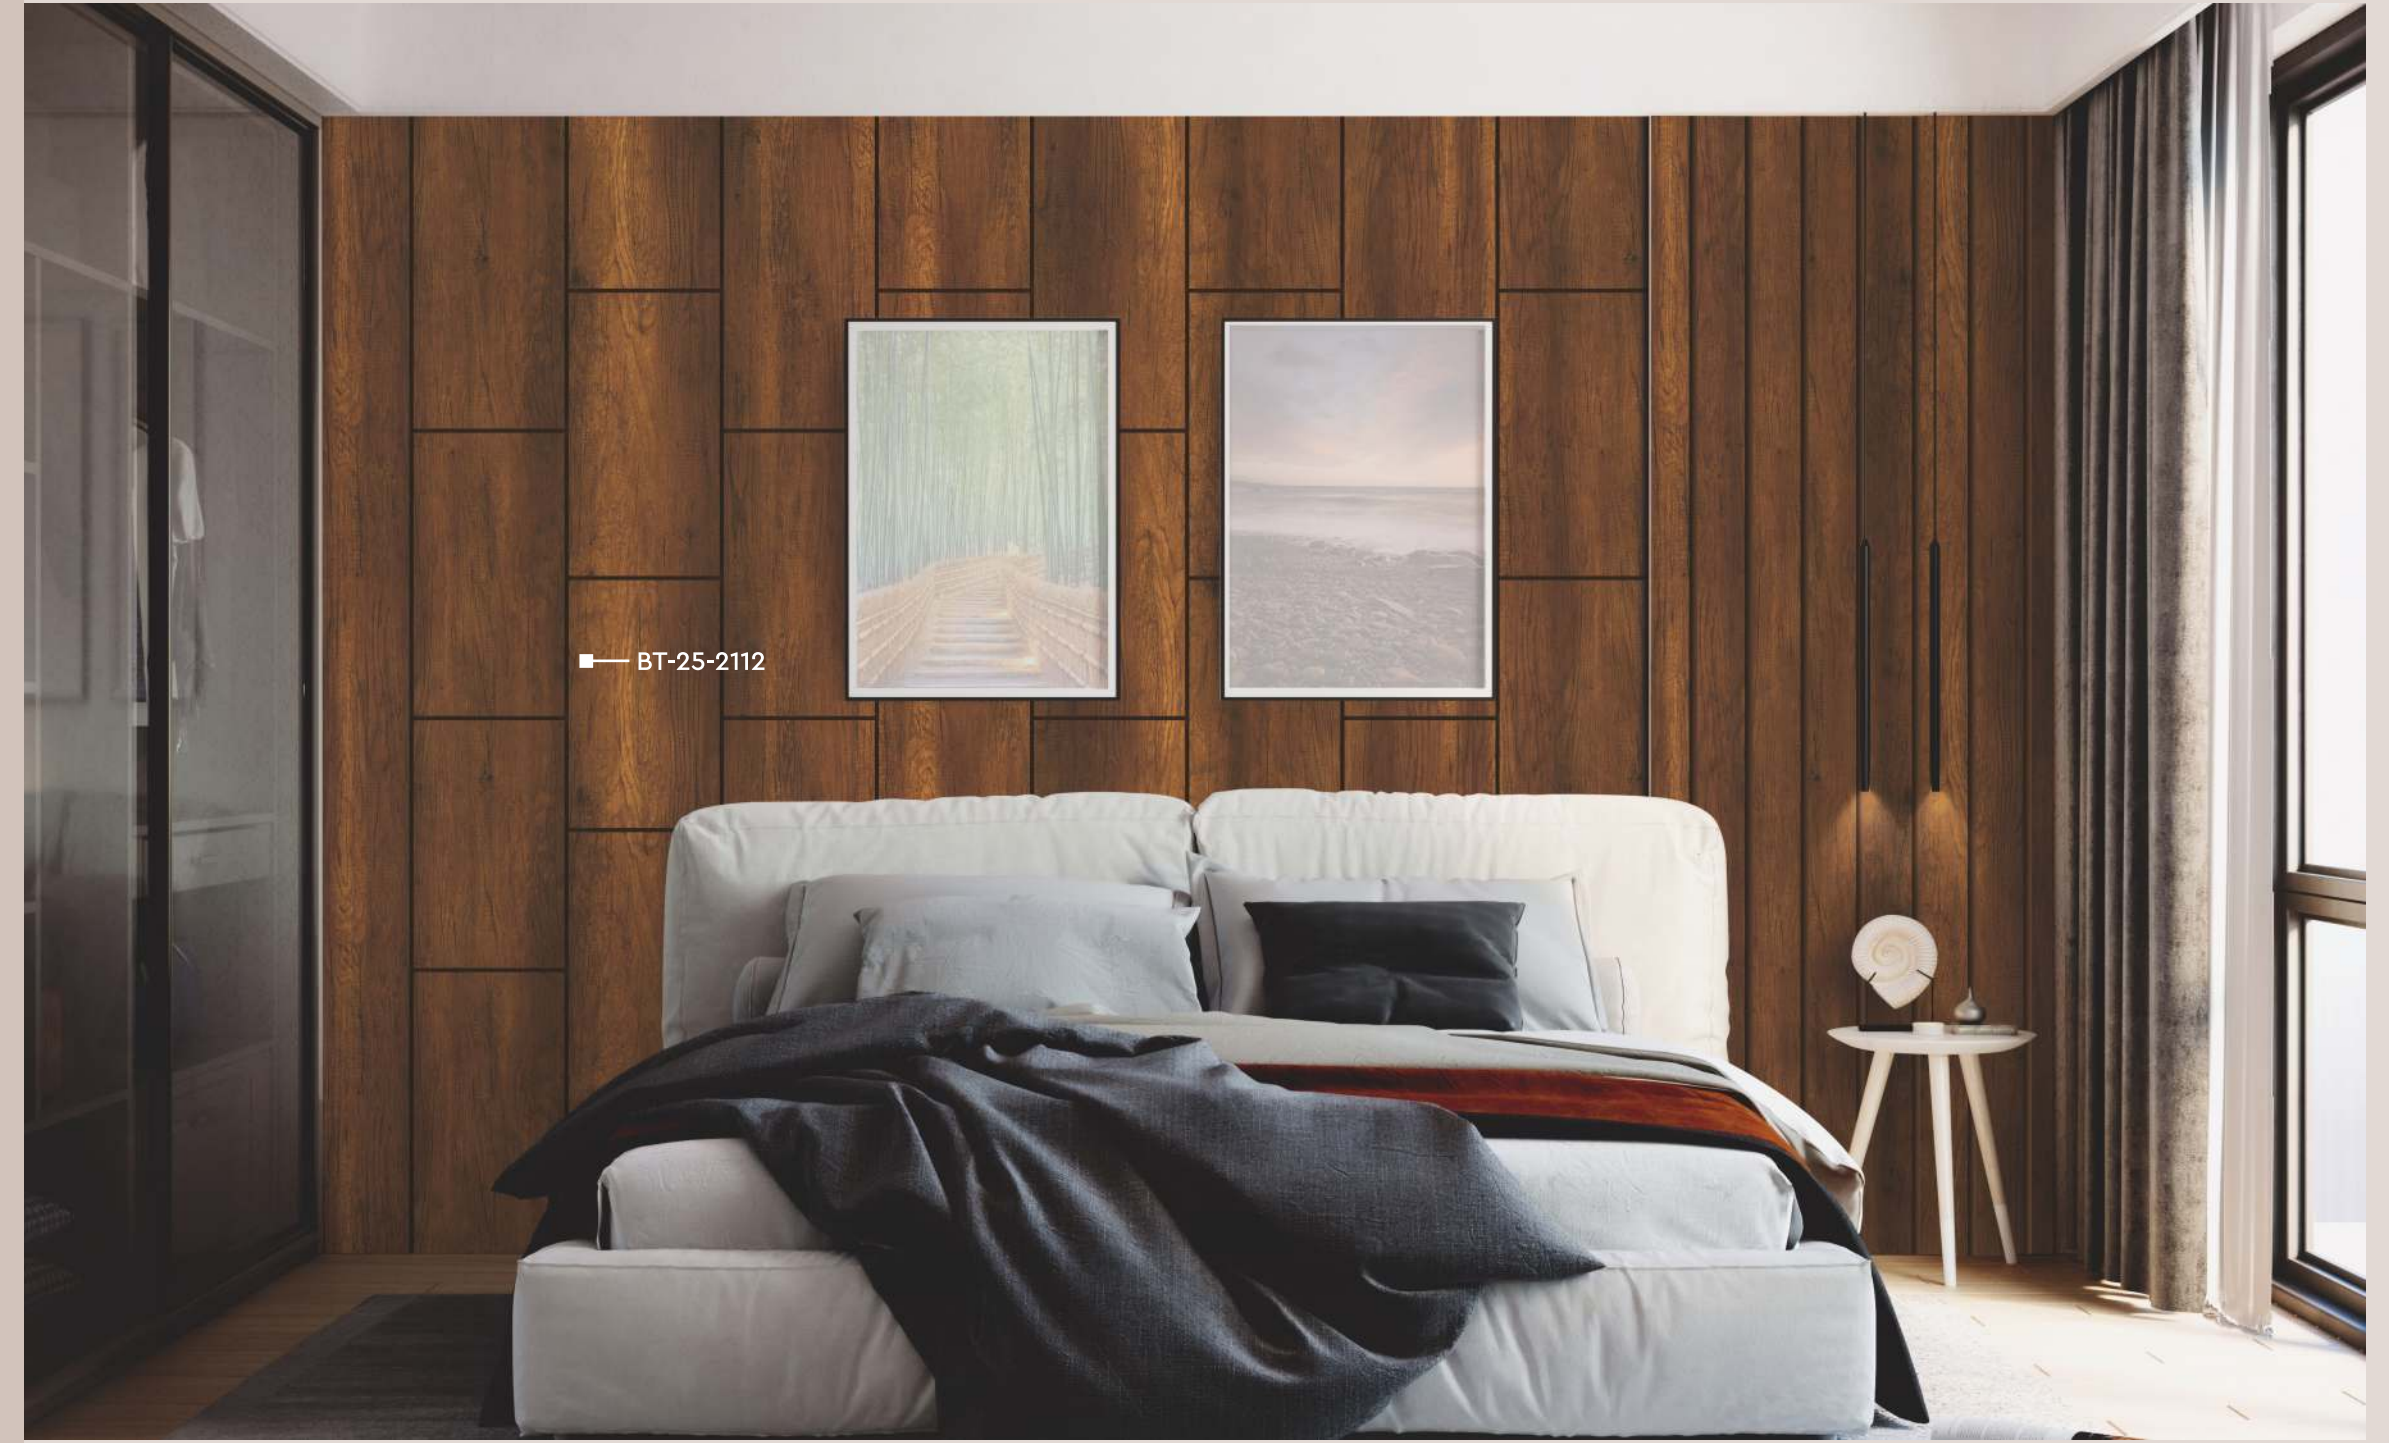

BT-25-2115 | TEXAS UMBER

Virtuous